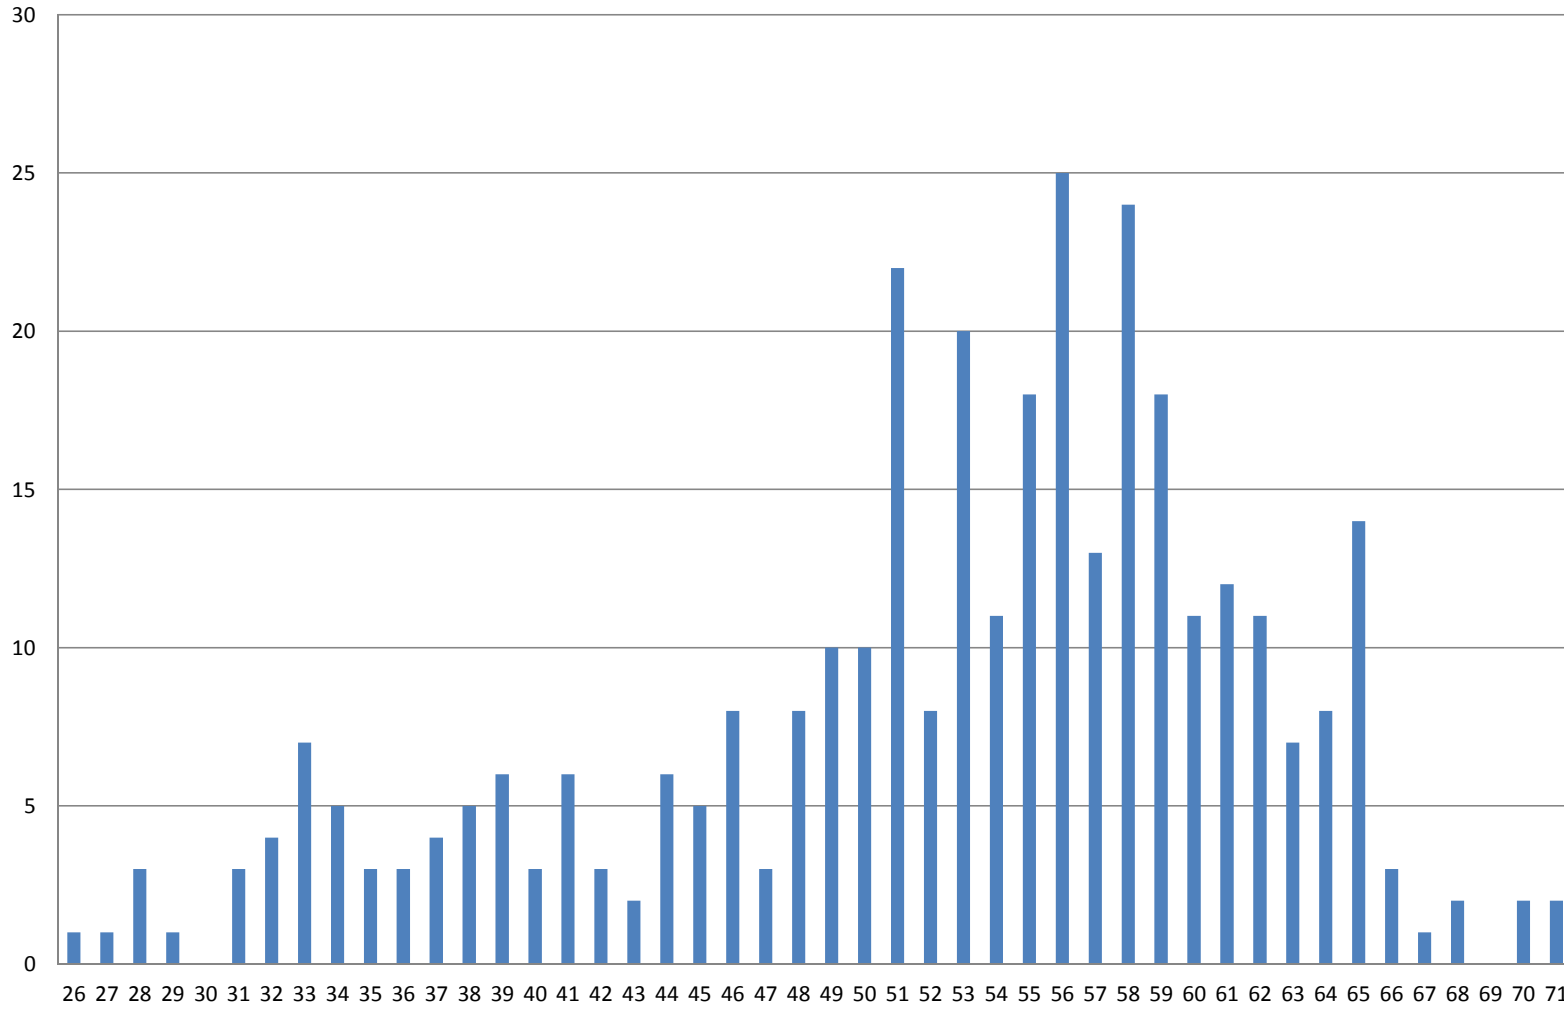

### Elder Retirements 2007 to 2030 (future estimates based on age 64 retirement)

Chart 6

Missouri

### Age Distribution of Elders

Chart 7

Missouri