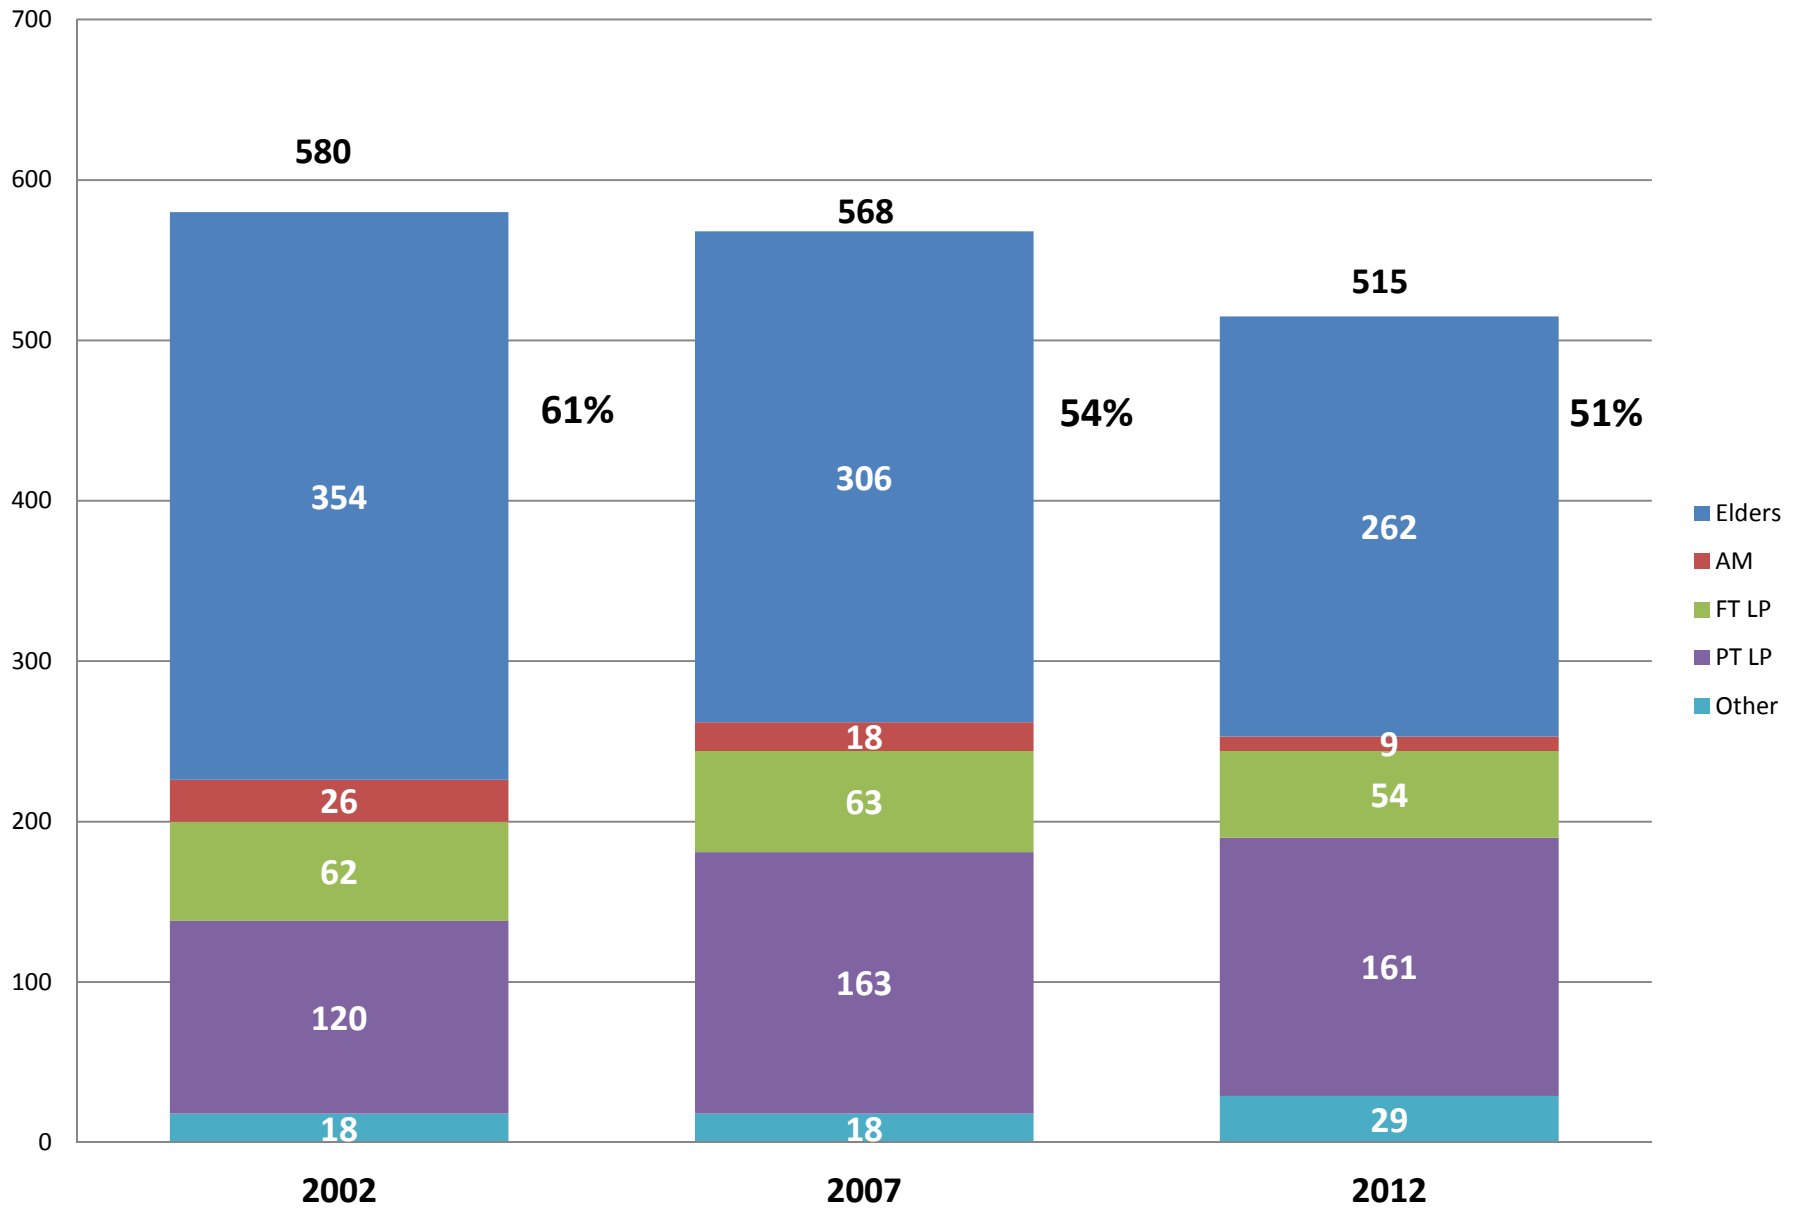

Missouri

Individual Pastors Appointed to Pastoral Charges

Chart 5