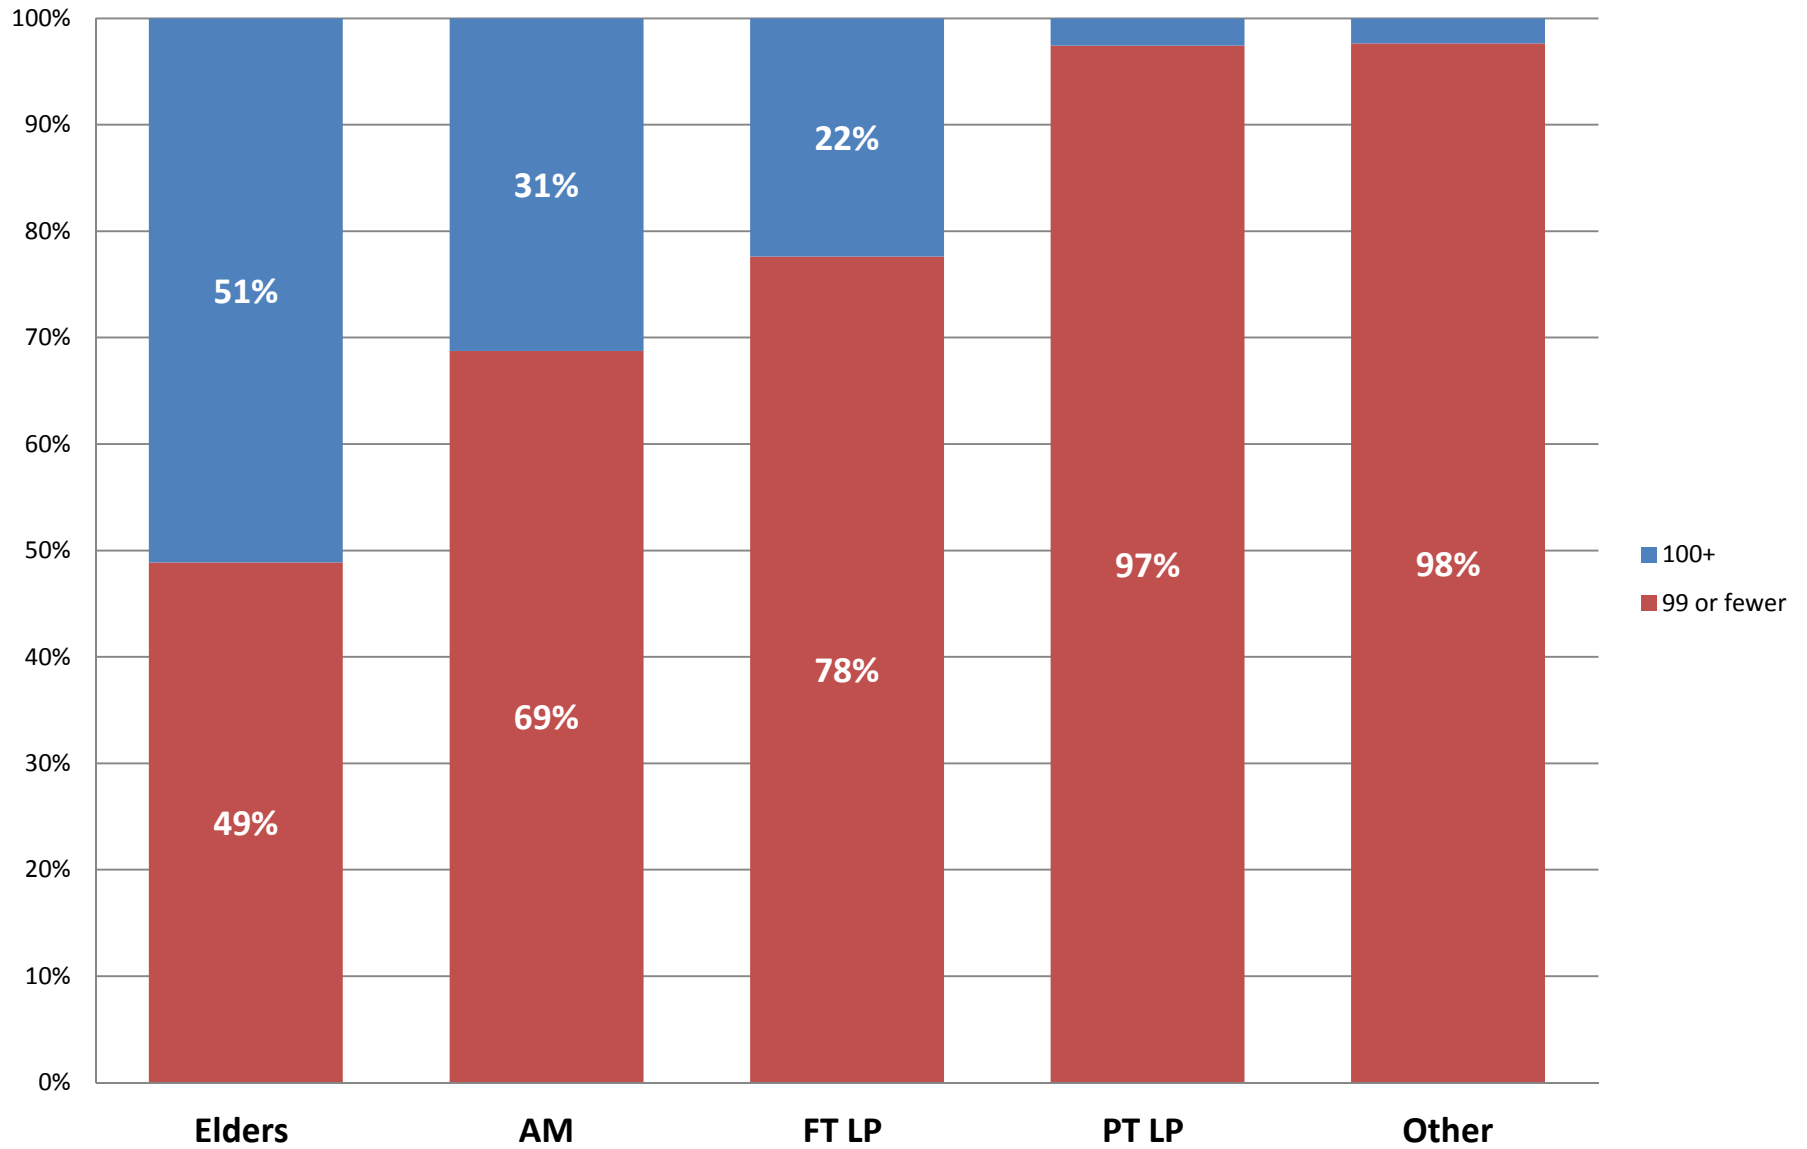

Missouri

Type of Pastor Serving Individual Congregations by Average Worship Attendance - 2011

Chart 3