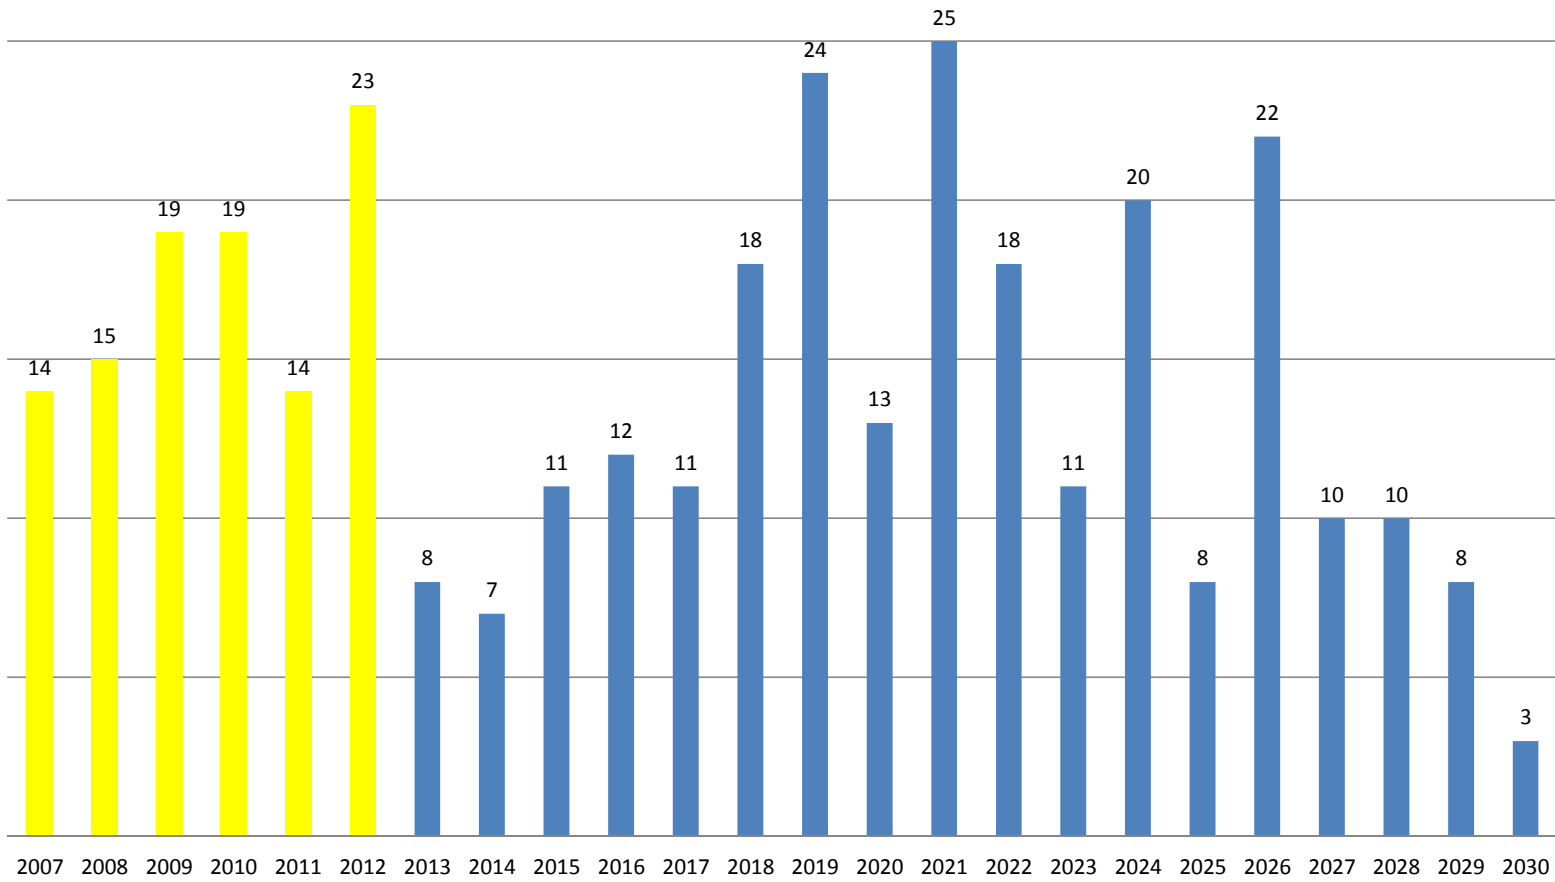

# Individual Pastors Appointed to Pastoral Charges

Chart 5

Missouri

### Elder Retirements 2007 to 2030 (future estimates based on age 64 retirement)

Chart 6

Missouri